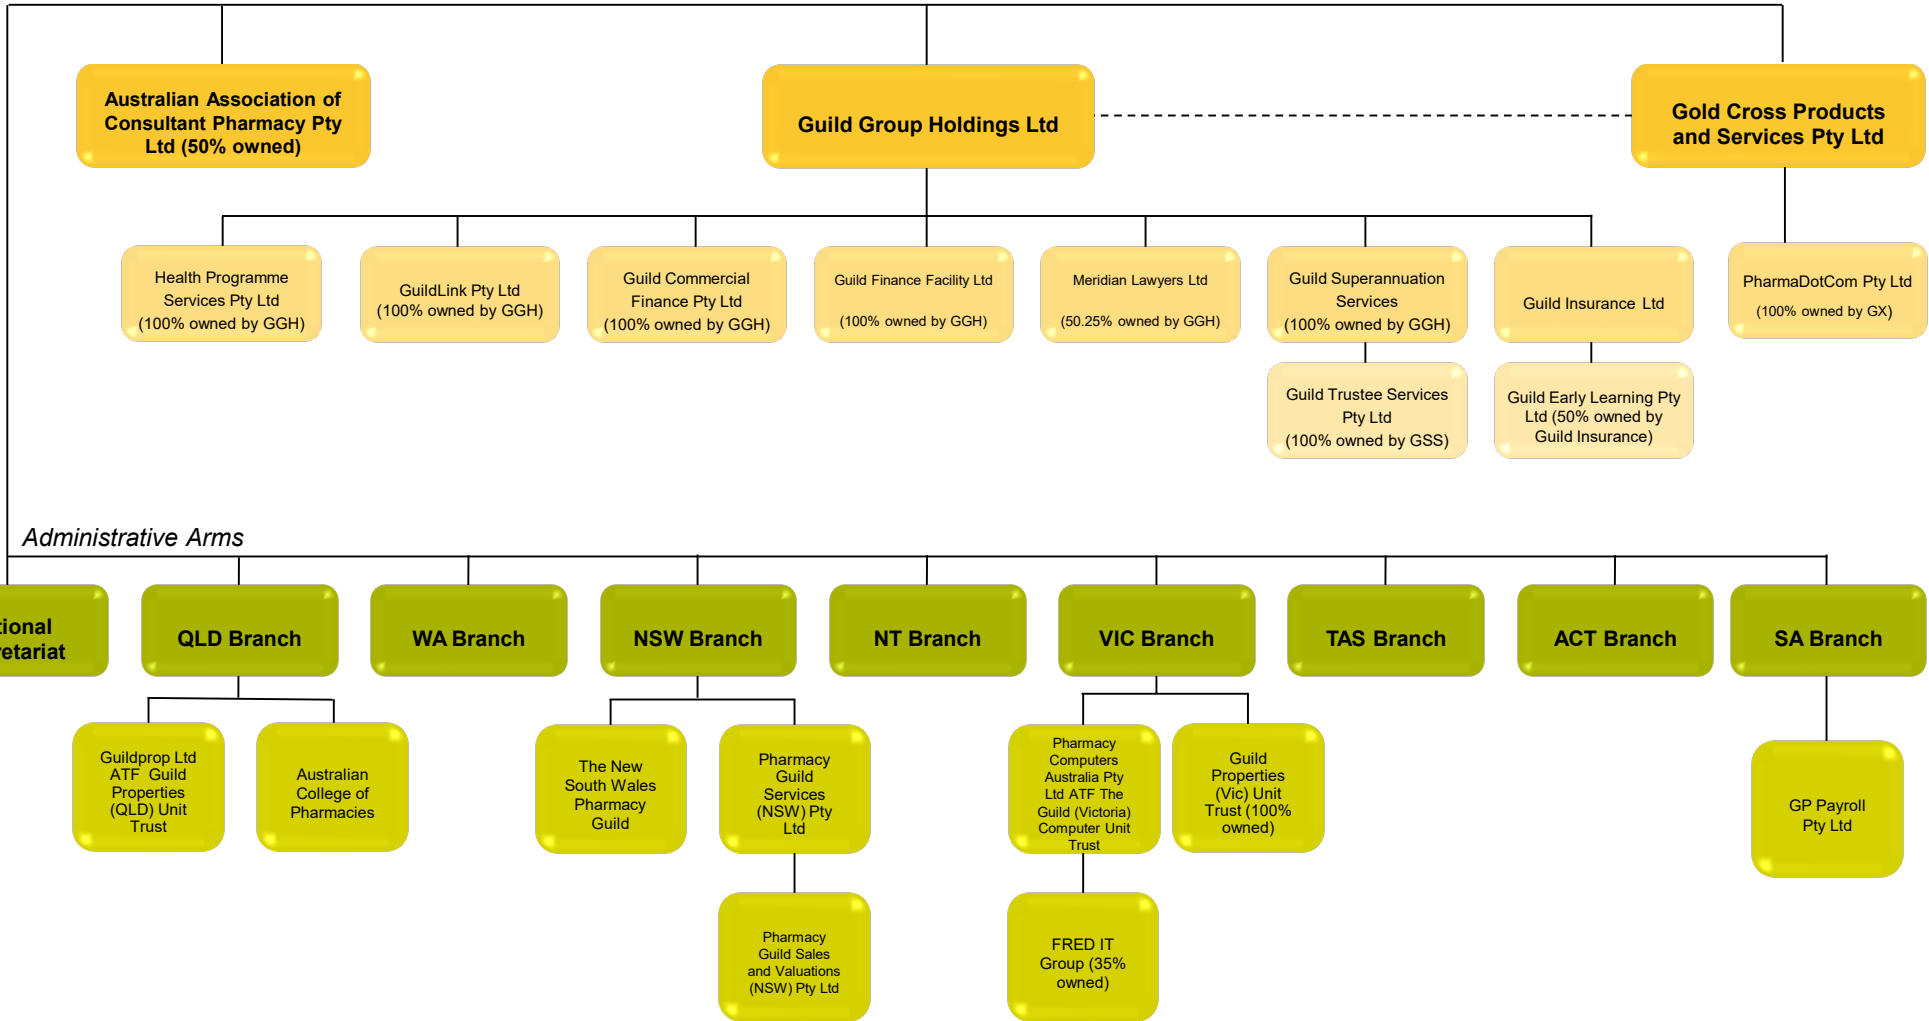

# Corporate structure

## The Pharmacy Guild of Australia

(National Council/National Executive/  
National President/Executive Director)

**The Pharmacy  
Guild of Australia**