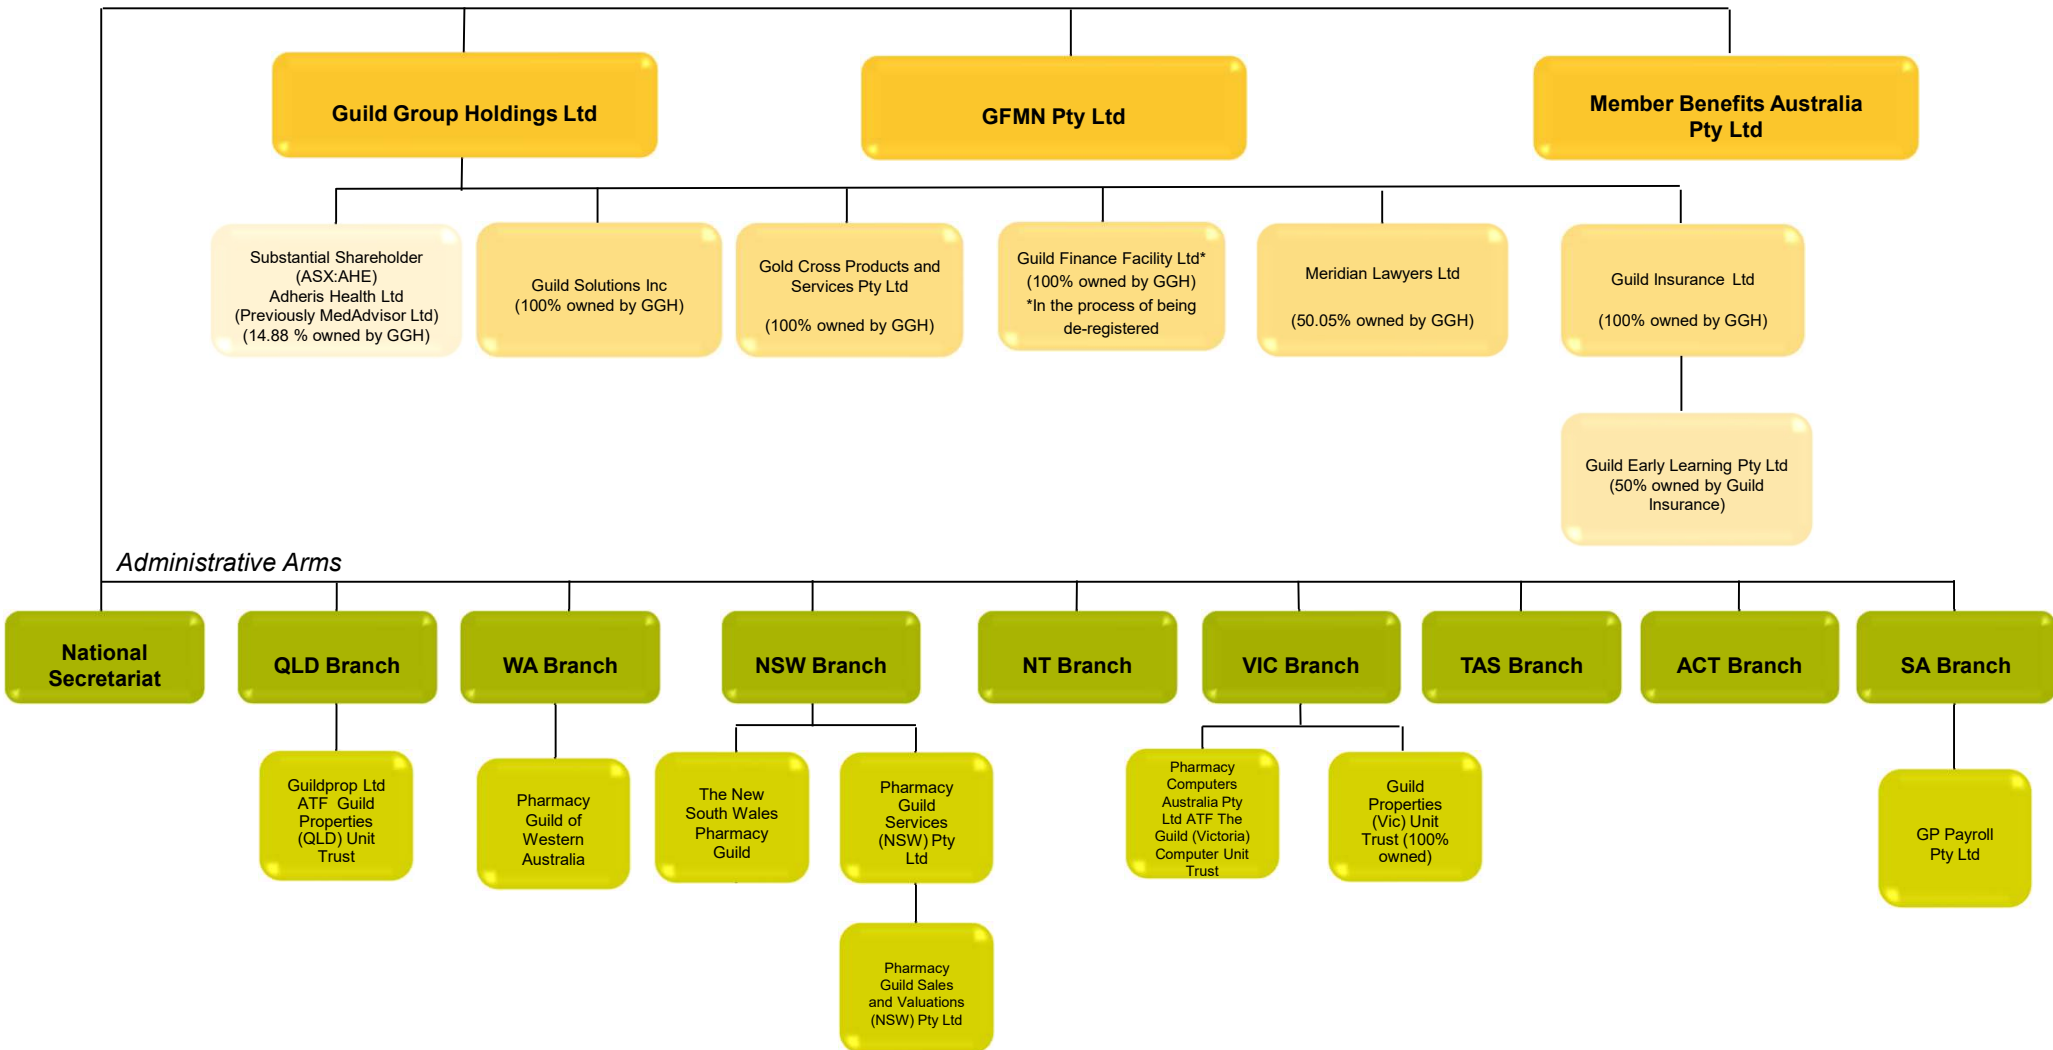

# Corporate structure

## The Pharmacy Guild of Australia

(National Council/National Executive/  
National President/Executive Director)

**The Pharmacy  
Guild of Australia**