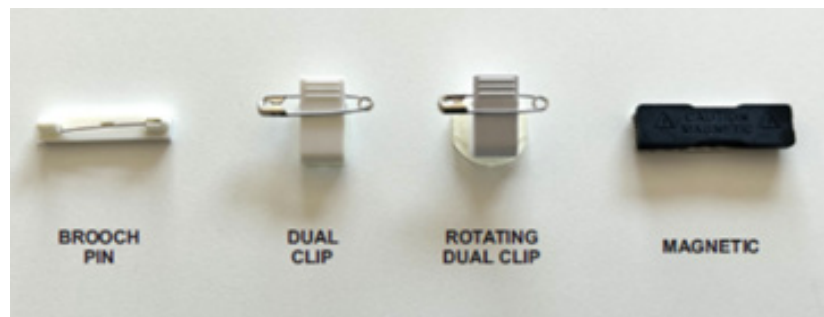

## GUILD MEMBER SERVICE NAME BADGE EXAMPLES

### BADGE FASTENER EXAMPLES

SIZE
Badge Size Small (60mm x 20mm)
Badge Size Large (75mm x 25mm)

**\*\*PHARMACY GUILD LOGOS WILL NOT BE APPLIED TO NON MEMBERS\*\***

**\*\*CONDITIONS APPLY FOR QCPP ENDORSEMENT\*\***